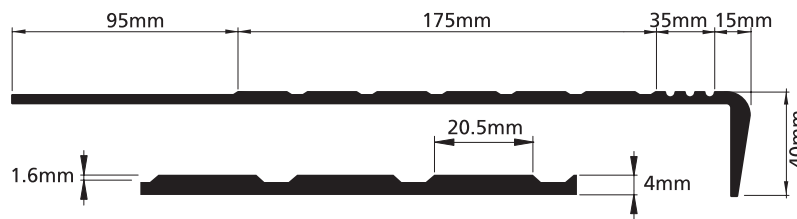

Stairs solutions

Cerama Tread

A x B x C (cm)

Homogeneous	4,0	122 x 32 x 4	10	2,4
-------------	-----	--------------	----	-----

Deco Tread

A x B x C (cm)

Homogeneous	4,0	122 x 32 x 4	10	2,4
-------------	-----	--------------	----	-----

Solval

8,4 x 1000

Double backing	3,0	8,4 x 1000	1	0,4
----------------	-----	------------	---	-----

Colour range available for **Deco Tread**, **Cerama Tread** and **Solval** is the same as **Studded Tiles** colour range.