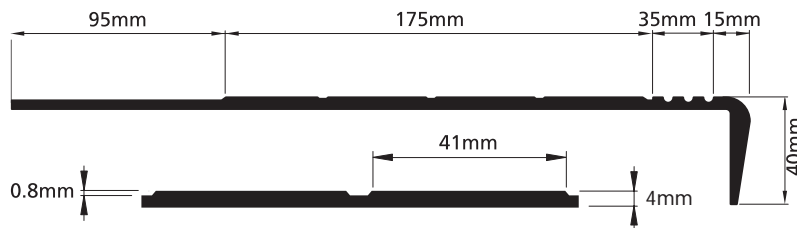

Stairs solutions

Cerama Tread

A x B x C (cm)

Homogeneous	4,0	122 x 32 x 4	10	2,4
-------------	-----	--------------	----	-----

Deco Tread

A x B x C (cm)

Homogeneous	4,0	122 x 32 x 4	10	2,4
-------------	-----	--------------	----	-----

Solval

8,4 x 1000

Double backing	3,0	8,4 x 1000	1	0,4
----------------	-----	------------	---	-----

Colour range available for **Deco Tread**, **Cerama Tread** and **Solval** is the same as **Studded Tiles** colour range.